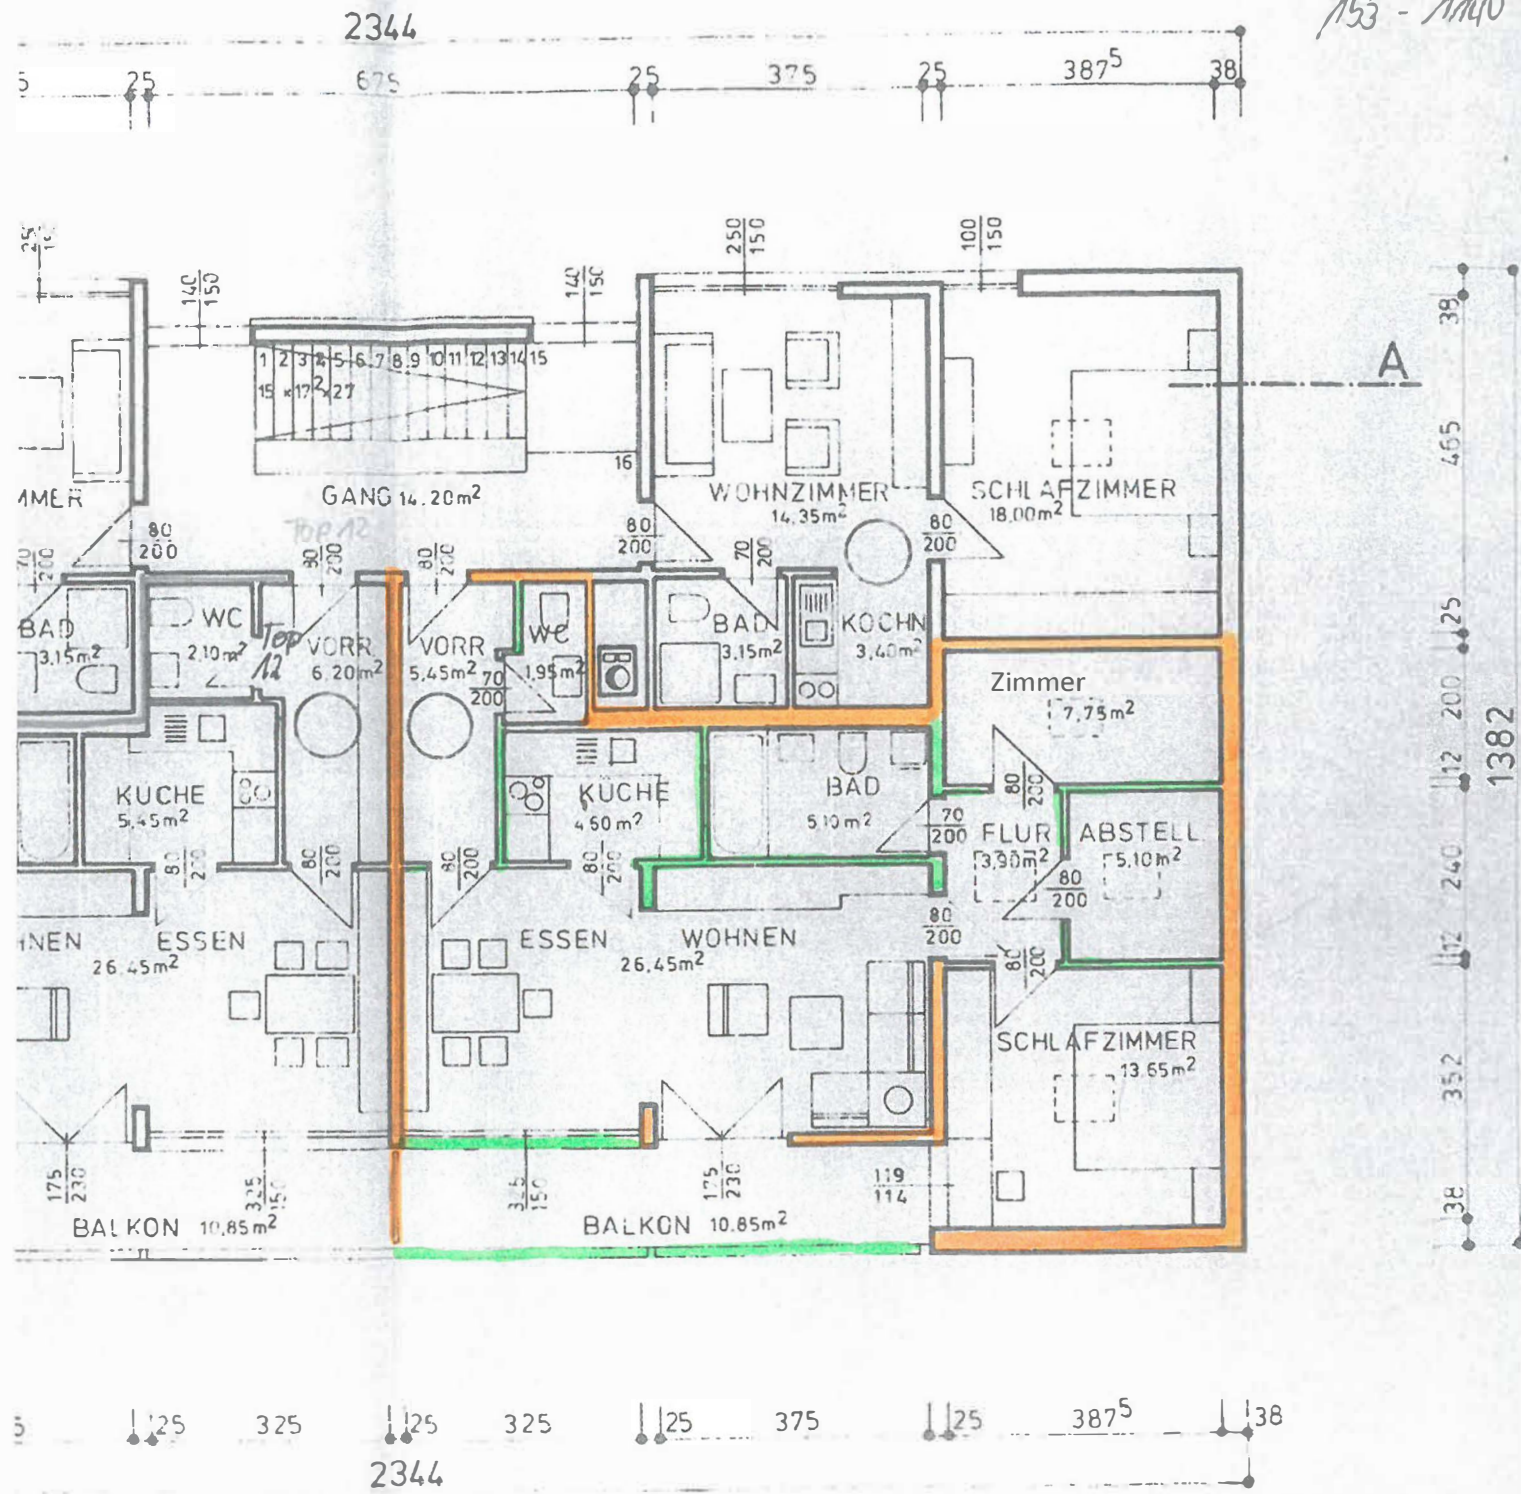

Bundesstra
 Orienta Ge
 153 - 1140

Architect Top 9: (Pace Goldfrucht)